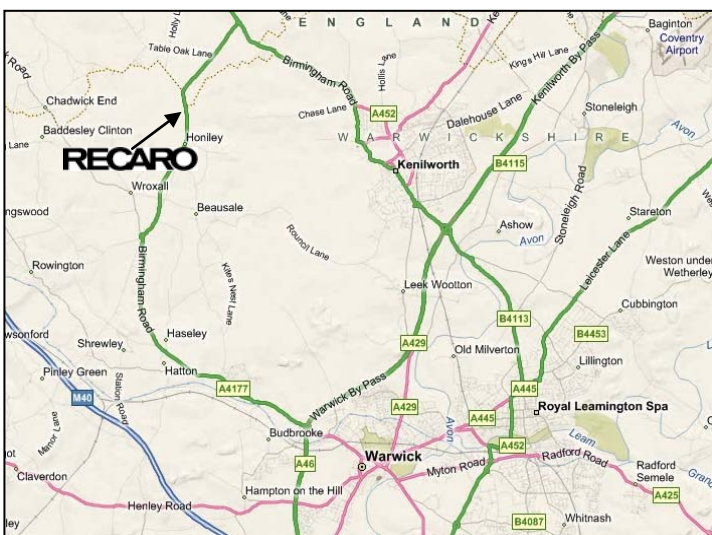

RECARO UK Map/Directions

RECARO UK is Situated in the centre of the UK motorway network. We are 10 miles from Coventry and 20 miles from Birmingham. Birmingham airport is only 9 miles away making UK and worldwide travel very accessible.

You will find RECARO UK located off J4 of the M6, or alternatively use J15 of the M40. If you are travelling from the M1 then use J17 northbound or J18 southbound.

RECARO UK is easy to find once you are off the motorway, we are located on the A4177 between Warwick and Balsall Common on Holly Farm Business Park.